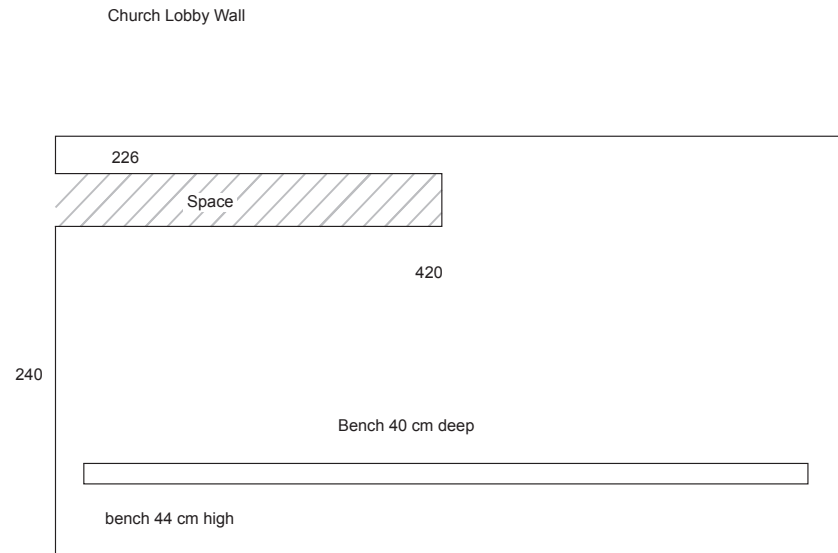

Westbourne Grove Church ArtSpace  
**Gallery Dimensions**  
(All measurements in cm)

West Tower Room  
Slate Floor

Church Lobby Wall  
Slate Floor

East Tower -  
Grey carpet floor