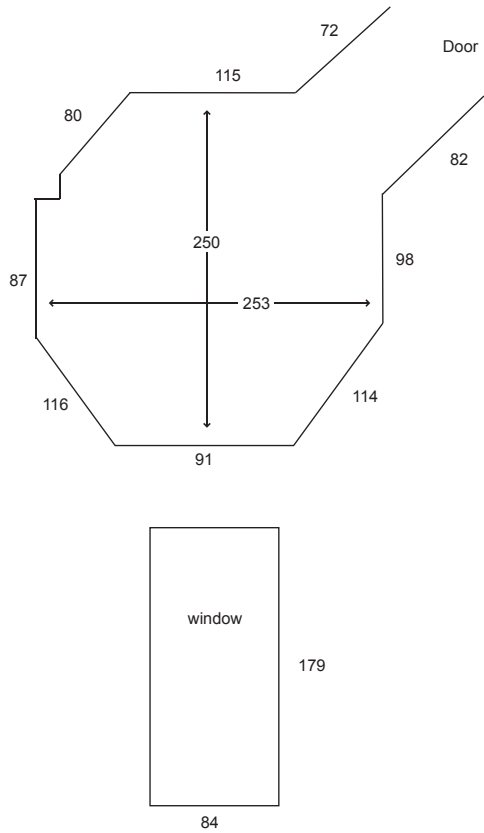

Westbourne Grove Church ArtSpace  
**Gallery Dimensions**  
(All measurements in cm)

West Tower Room  
Slate Floor

Church Lobby Wall  
Slate Floor

East Tower -  
Grey carpet floor